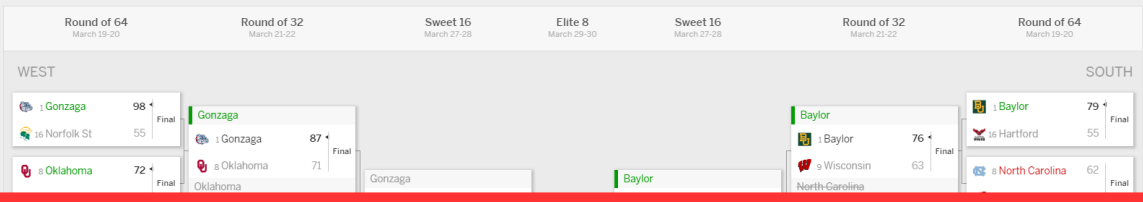

Sky.org2019BB 2
 Sky.org2019BB [7](#)
 Status: ● In Progress
 Groups: [Create or Join a Group](#)

PCT 92% RANK 1.2M PTS 470

Round Scores
 MAX 750

Round of 64: 250 of 320
 Round of 32: 140 of 320
 Sweet Sixteen: 80 of 320
 Elite Eight: 0 of 320
 Final Four: 0 of 320
 Championship: 0 of 320